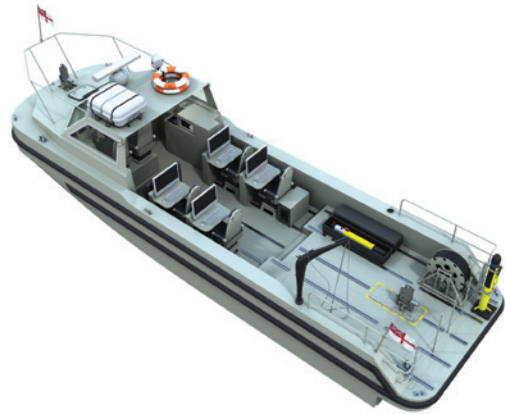

Through the simple process of adding a capability module and its associated sensors, a standard SEA Class workboat can be quickly re-roled into a Survey Motor Boat, providing enhanced capability as well as operational flexibility.

SEA Class Platform

Operational Performance

Proven, sea-going performance for assured safety during operations. Certified to DNV standards.

Affordable

With a modular, re-role capability, the craft can be easily reconfigured to the user's requirements.

Survey Performance

Integrated survey systems to provide a class-leading capability for naval users.

Commonality

Common components with the Sea Class range reduce spares holdings and through-life costs.

... a sound decision

📌 Developed for a range of maritime capabilities

📌 Can be quickly re-roled into a Survey Motor Boat

Platform Characteristics

- Length - 11m
- Beam - 3.35m
- Draft - 0.77m
- Lightships displacement - nominal 14,000kg
- Payload capacity - 3,000kg
- Propulsion - Twin engine, Water-jet
- Speed - up to 40 knots
- Operation - MCA 60 Miles, Cat 2