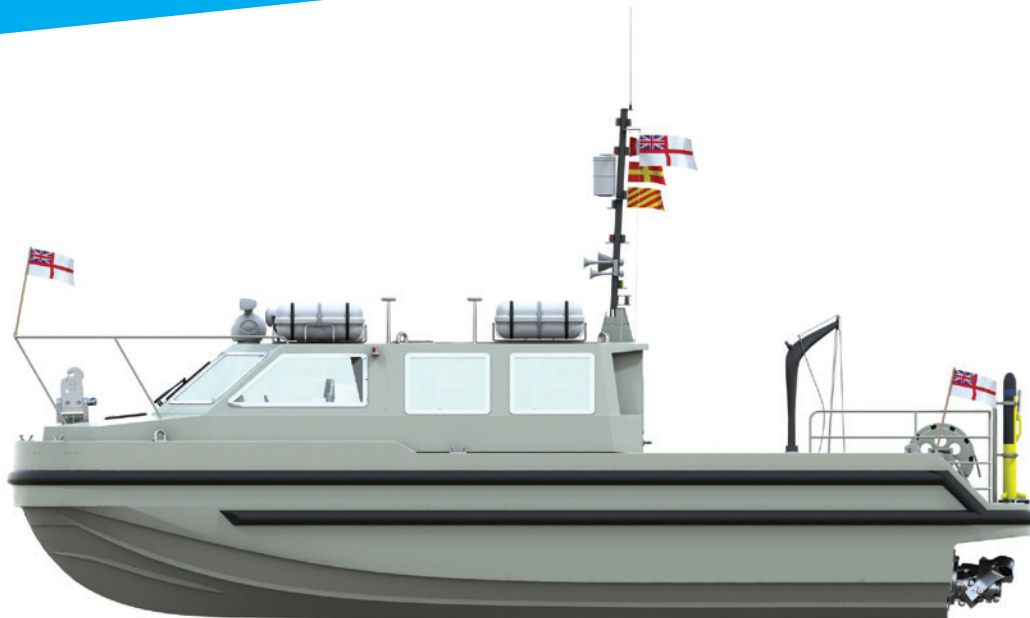

SEA Class 11 Survey Motor Boat

The SEA Class workboat range has been developed to meet the growing demands of navies across the world and offer a reliable, highly flexible and innovative range of maritime capabilities.

Through the simple process of adding a capability module and its associated sensors, a standard SEA Class workboat can be quickly re-roled into a Survey Motor Boat, providing enhanced capability as well as operational flexibility.

SEA Class Platform

Operational Performance

Proven, sea-going performance for assured safety during operations. Certified to DNV standards.

Affordable

With a modular, re-role capability, the craft can be easily reconfigured to the user's requirements.

📌 Developed for a range of maritime capabilities

📌 Can be quickly re-roled into a Survey Motor Boat

Platform Characteristics

- Length - 11m
- Beam - 3.35m
- Draft - 0.77m
- Lightships displacement - nominal 14,000kg
- Payload capacity - 3,000kg
- Propulsion - Twin engine, Water-jet
- Speed - up to 40 knots
- Operation - MCA 60 Miles, Cat 2